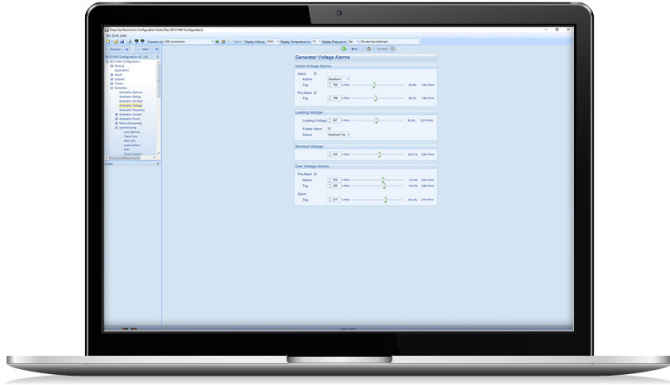

DSE Configuration Suite Software

Release Date: 19.05.2026 - v4.35.1	
Change Category	Explanation
Software Update	- Continuous improvements to DSE G86xx
Release Date: 13.05.2026 - v4.34.2	
Change Category	Explanation
Software Update	- Continuous improvements to DSE G86xx
Release Date: 13.05.2026 - v4.33.1	
Change Category	Explanation
Software Update	- Continuous improvements to DSE E800 and DSE 335 MKII
Release Date: 19.03.2026 - v4.28.1	
Change Category	Explanation
Software Update	- Continuous improvements to DSE Configuration Suite
Release Date: 13.03.2026 - v4.27.2	
Change Category	Explanation
Software Update	- Continuous improvements to DSE Configuration Suite, DSE 7xxx MKII , DSE E800 and DSE 45xx MKII
Release Date: 10.02.2026 - v4.26.2	
Change Category	Explanation
Software Update	- Continuous improvements to the DSE 7xxx MKII